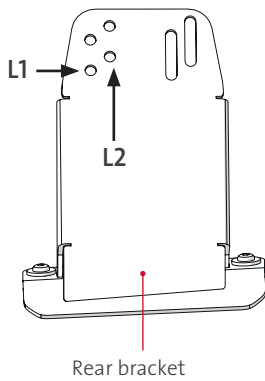

Kit Ford Custom V710

Availability JUNE 2025

F45s

F43van

Codes

Kit Ford Custom V710		
	Quantity / Length	Code
Kit Ford Custom V710	3 x 15 cm	98655Z196
Kit Ford Custom V710 - RHD		98655Z197

Installation specifications

When installing the awning using the low position of the front bracket, please be careful when opening and closing the passenger door, which would touch the awning arm.

Example with bracket F45s

Compatibility