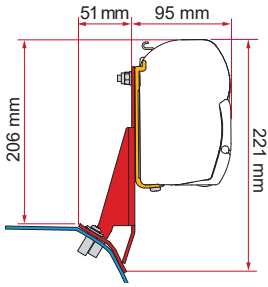

Kit Ford Custom V710

Availability JUNE 2025

F45s

F43van

Codes

Kit Ford Custom V710		
	Quantity / Length	Code
Kit Ford Custom V710	3 x 15 cm	98655Z196
Kit Ford Custom V710 - RHD		98655Z197

Installation specifications