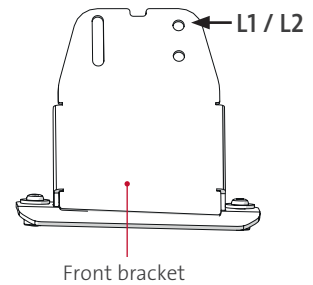

Kit Ford Custom V710

Availability JUNE 2025

F45s

F43van

Codes

Kit Ford Custom V710		
	Quantity / Length	Code
Kit Ford Custom V710	3 x 15 cm	98655Z196
Kit Ford Custom V710 - RHD		98655Z197

Installation specifications