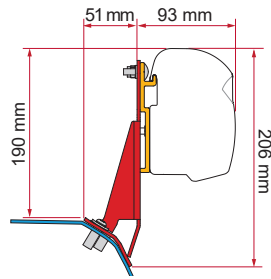

Kit Ford Custom V710

Availability JUNE 2025

F45s

F43van

Codes

Kit Ford Custom V710		
	Quantity / Length	Code
Kit Ford Custom V710	3 x 15 cm	98655Z196
Kit Ford Custom V710 - RHD		98655Z197

Installation specifications

When installing the awning using the low position of the front bracket, please be careful when opening and closing the passenger door, which would touch the awning arm.

Example with bracket F45s

Compatibility