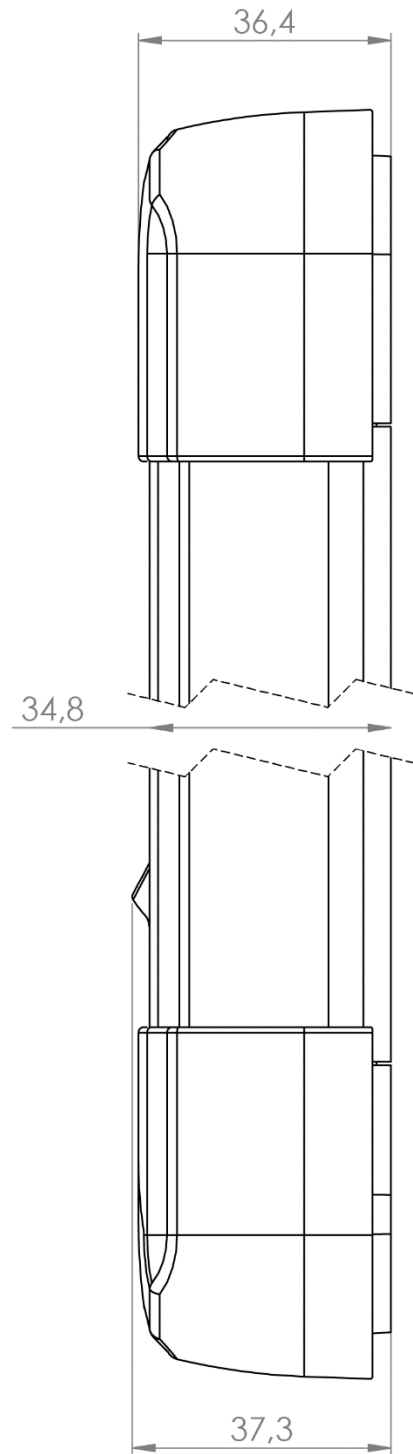

428 x 578 mm	350 x 500 mm
678 x 578 mm	600 x 500 mm
778 x 428 mm	700 x 350 mm
778 x 528 mm	700 x 450 mm
978 x 528 mm	900 x 450 mm
978 x 578 mm	900 x 500 mm
978 x 628 mm	900 x 550 mm
1,078 x 578 mm	1,000 x 500 mm
1,078 x 628 mm	1,000 x 550 mm
1,178 x 628 mm	1,100 x 550 mm
1,278 x 378 mm	1,200 x 300 mm
1,378 x 628 mm	1,300 x 550 mm
1,528 x 628 mm	1,450 x 550 mm
1,528 x 678 mm	1,450 x 600 mm

MATERIAL SPECIFICATIONS

Base profile

PVC extrusion 40 x 32 mm (HxD) in black (\pm RAL9005) with ventilation holes at the top and bottom

Cover profile

PVC extrusion 42.8 x 30.8 mm (HxD) and caps in cream (\pm RAL9001)

Insect screen mesh

Black polyester yarn with 15 mm pleat and 1.3 x 1.3 mm mesh opening. Visible black cords through holes in the mesh

INSTALLATION

The system construction height is 36.4 mm. Suitable for Horrex windows with aluminium Driving Change (DC) frame (see drawing on next page). The considered mounting space for the width and height to the window (cut-out) size is 78 mm. Fit side channels to blind with provided screws. On face fixation of the blind with 4 screws of 3.5 x 25 mm

CROSS SECTION DRAWING (MM)**FRAME TYPE**